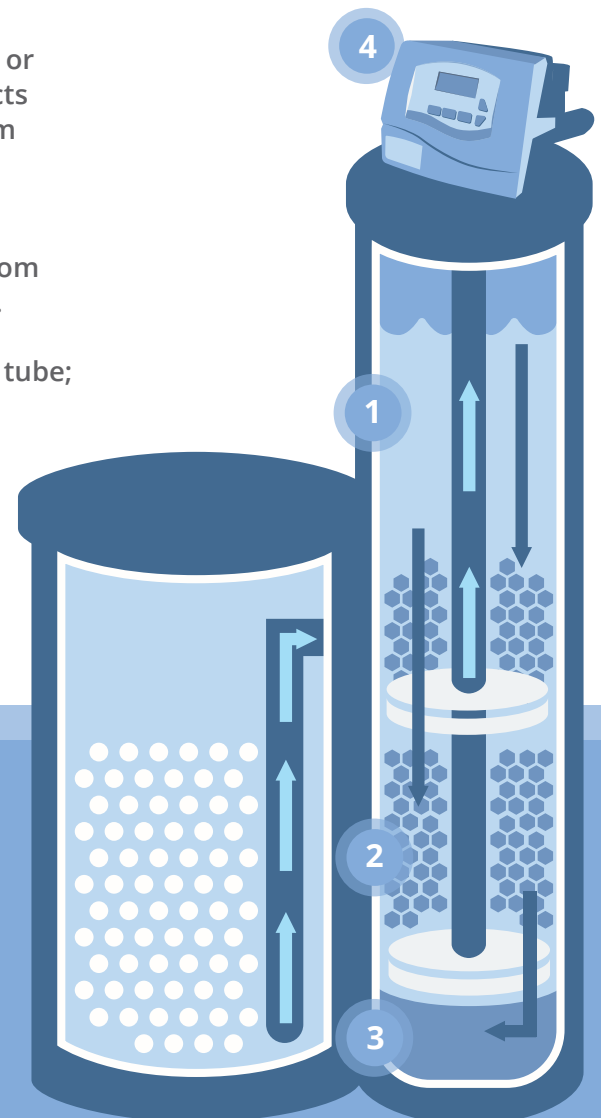

HOW THE PROMATE 6.0-DMT WORKS

- 1 Raw water enters the top chamber containing either softening or carbon media based on the needs of your home. The media acts like a magnet attracting and removing unwanted minerals from your water, which conditions it.
- 2 Conditioned water flows to the bottom chamber for a second treatment. This step of our dual process is based on your custom water analysis and will reduce hardness or color in your water.
- 3 As water reaches the bottom of the tank, it exits the center tube; soft, clear, ready for use in your home or business.
- 4 Once saturated, the media must be recharged, which is where salt comes in. The salt solution flows through the media, recharging it and flushing unwanted minerals to the drain.

ProMate 6.0-DMT: Superior Performance

Enhanced technology and fewer parts, means less maintenance.

Superior Flow Technology

- Vortech™ distribution plate leverages more surface area for superior performance
- Saving up to 20 gallons per regeneration cycle

ProMate 6.0-DMT

SOFTEN WATER EFFECTIVELY AND EFFICIENTLY

Our ProMate 6.0-DMT system with carbon removes chlorine and improves the taste and odor of your water.

SYSTEM FEATURES:

- 💧 Premium 8% residential resin
- 💧 Corrosion-resistant control valve, body and tanks for a longer life
- 💧 Easy-to-read, back-lit display with customizable settings
- 💧 Lead-free internal components
- 💧 Full-flow bypass valve for the convenience of bypassing the water softener
- 💧 Variable reserve that automatically adjusts to changing water usage